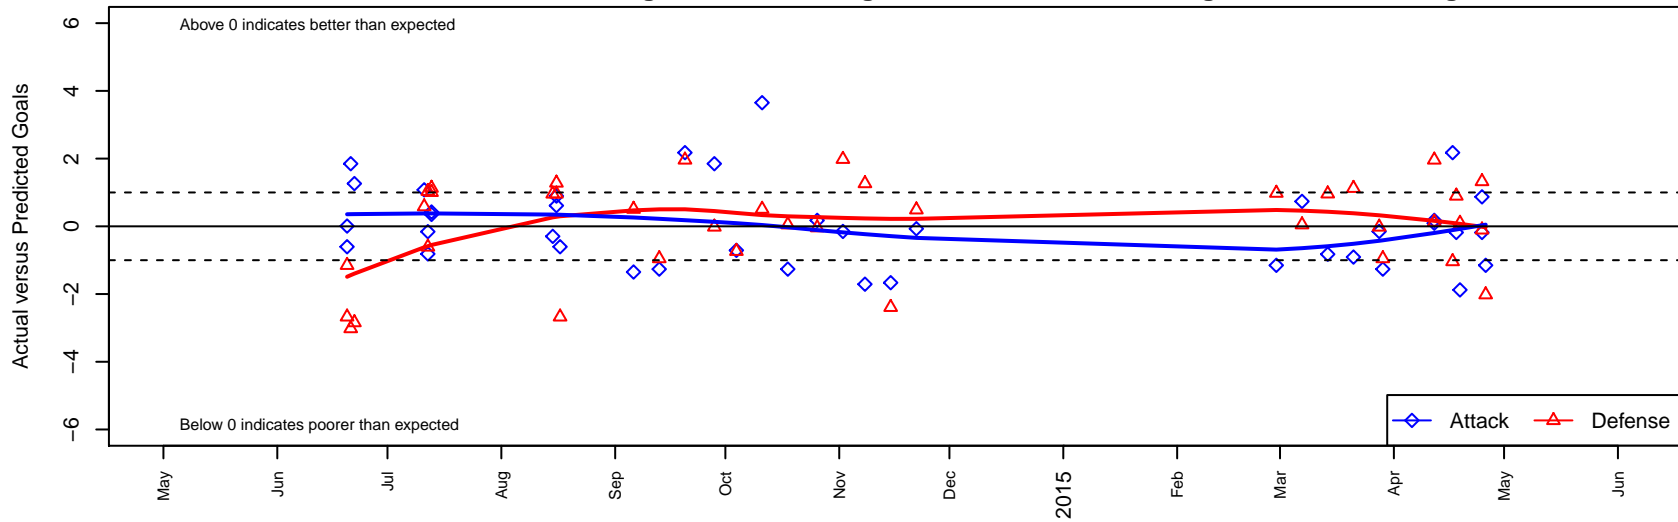

PS Slammers Black G01

Puget Sound Slammers
 Lacey, WA
 G01 total strength=989
 attack=2.12 defense=1.76
 fall league = PSPL Premier U13
 spr league = Spr PSPL SuperLeague U13

alt names used:
 PS Slammers Black G01
 PS Slammers G01 Black

Venues played:
 2014 US Club Regionals Premier U12
 2014 Seattle Cup GU13
 2014 Mt Hood Challenge U13
 2014 PSPL Premier U13
 2014 Spr PSPL SuperLeague U13
 2014 WA Cup GU13 Gold/Platinum U13

PS Slammers Black G01
 Dots are actual minus expected GF (blue circles) and GA (red triangles).
 Blue line is smoothed change in attack strength. Red is smoothed change in defense strength.

**attack and defense variance (black dot)
relative to other teams
and top 10 in region**

**attack and defense rating
relative to others at age
and all opponents in last 13 months**

Performance relative to 13 month average