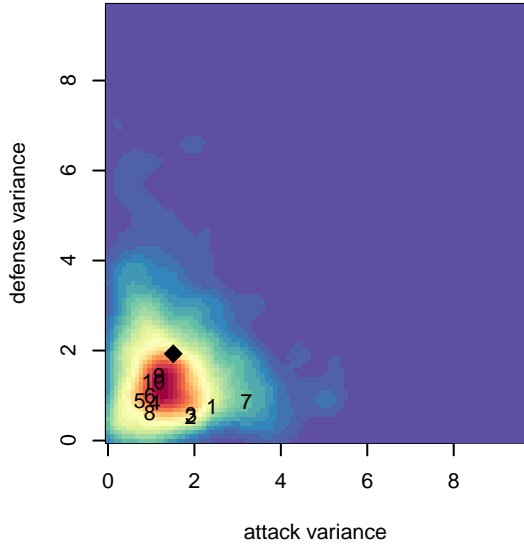

PS Slammers Black G01

Puget Sound Slammers
 Lacey, WA
 G01 total strength=989
 attack=2.12 defense=1.76
 fall league = PSPL Premier U13
 spr league = Spr PSPL SuperLeague U13

alt names used:
 PS Slammers Black G01
 PS Slammers G01 Black

Venues played:
 2014 US Club Regionals Premier U12
 2014 Seattle Cup GU13
 2014 Mt Hood Challenge U13
 2014 PSPL Premier U13
 2014 Spr PSPL SuperLeague U13
 2014 WA Cup GU13 Gold/Platinum U13

PS Slammers Black G01
 Dots are actual minus expected GF (blue circles) and GA (red triangles).
 Blue line is smoothed change in attack strength. Red is smoothed change in defense strength.

**attack and defense variance (black dot)
relative to other teams
and top 10 in region**

**attack and defense rating
relative to others at age
and all opponents in last 13 months**

Performance relative to 13 month average