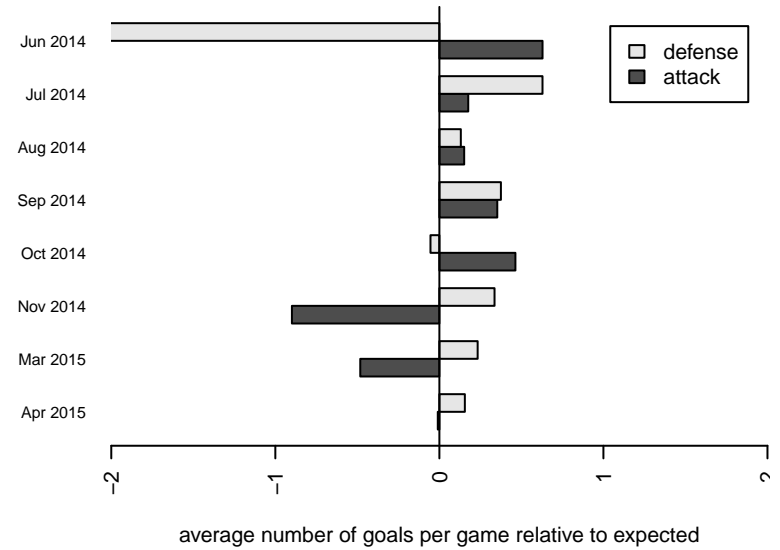

Performance relative to 13 month average