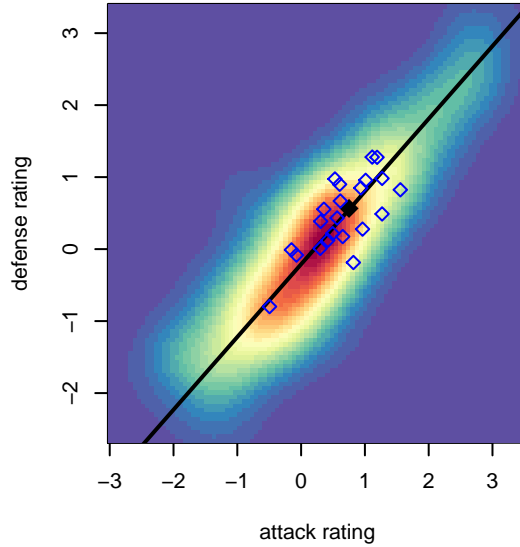

PS Slammers Black G01

Puget Sound Slammers
 Lacey, WA
 G01 total strength=989
 attack=2.12 defense=1.76
 fall league = PSPL Premier U13
 spr league = Spr PSPL SuperLeague U13

alt names used:
 PS Slammers Black G01
 PS Slammers G01 Black

Venues played:
 2014 US Club Regionals Premier U12
 2014 Seattle Cup GU13
 2014 Mt Hood Challenge U13
 2014 PSPL Premier U13
 2014 Spr PSPL SuperLeague U13
 2014 WA Cup GU13 Gold/Platinum U13

PS Slammers Black G01
 Dots are actual minus expected GF (blue circles) and GA (red triangles).
 Blue line is smoothed change in attack strength. Red is smoothed change in defense strength.

**attack and defense variance (black dot)
relative to other teams
and top 10 in region**

**attack and defense rating
relative to others at age
and all opponents in last 13 months**

Performance relative to 13 month average