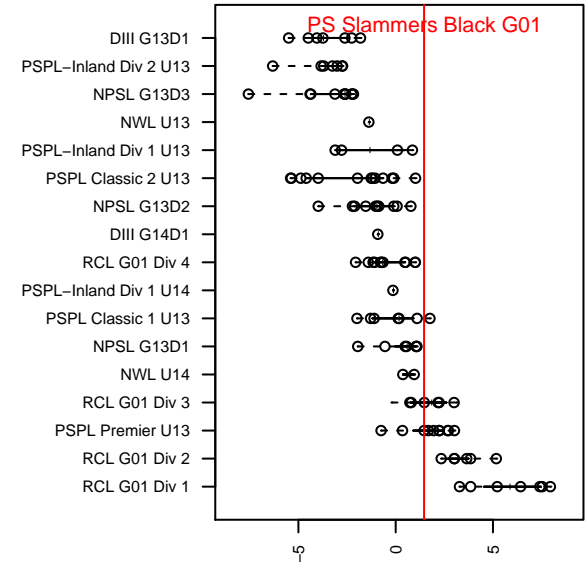

PS Slammers Black G01

Puget Sound Slammers
 Lacey, WA
 G01 total strength=989
 attack=2.12 defense=1.76
 fall league = PSPL Premier U13
 spr league = Spr PSPL SuperLeague U13

alt names used:
 PS Slammers Black G01
 PS Slammers G01 Black

Venues played:
 2014 US Club Regionals Premier U12
 2014 Seattle Cup GU13
 2014 Mt Hood Challenge U13
 2014 PSPL Premier U13
 2014 Spr PSPL SuperLeague U13
 2014 WA Cup GU13 Gold/Platinum U13

PS Slammers Black G01
 Dots are actual minus expected GF (blue circles) and GA (red triangles).
 Blue line is smoothed change in attack strength. Red is smoothed change in defense strength.

**attack and defense variance (black dot)
relative to other teams
and top 10 in region**

**attack and defense rating
relative to others at age
and all opponents in last 13 months**

Performance relative to 13 month average